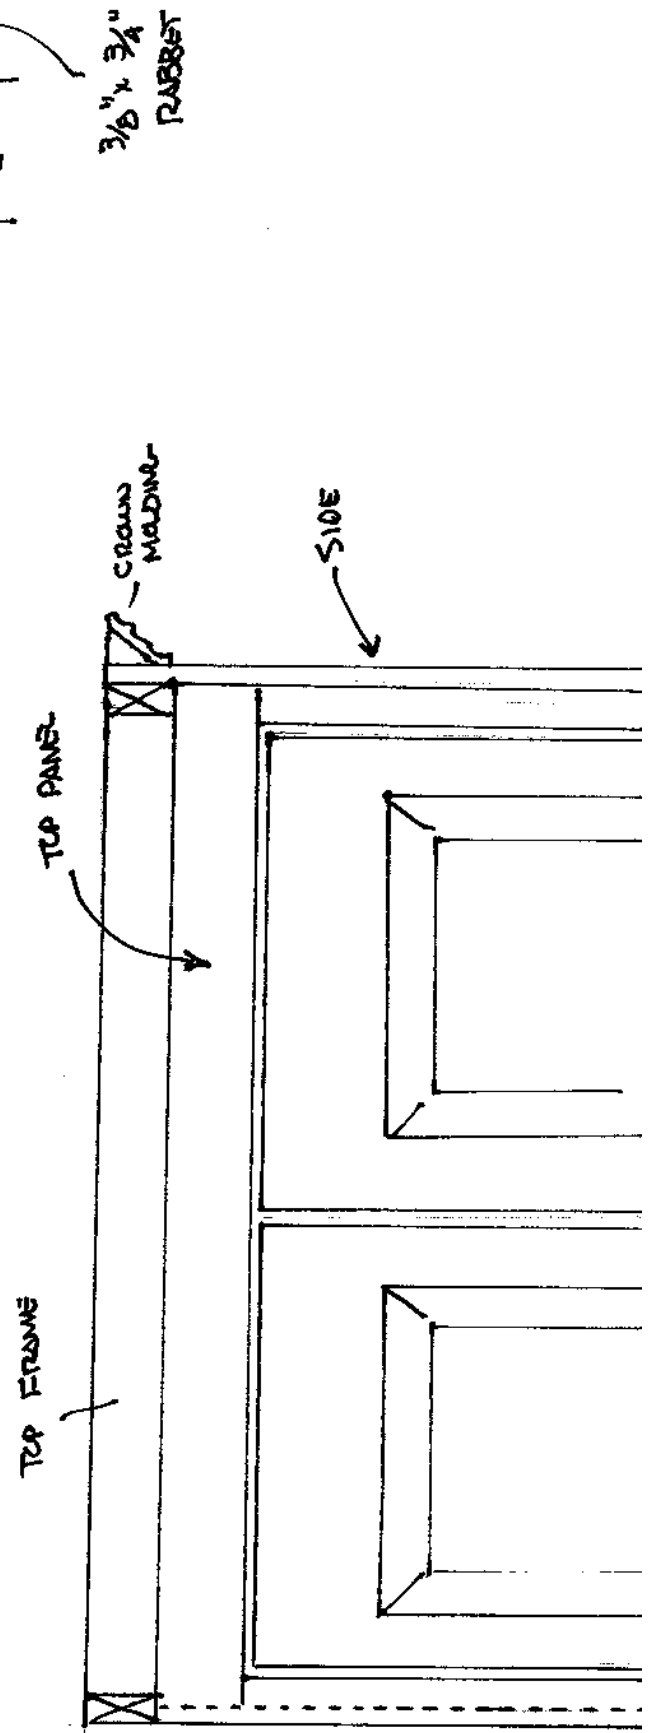

TOP VIEW

GROOVES RUN FULL LENGTH OF SIDES FOR SHELF TRACKING

HOUSECALLS: HOAG
BUILT-IN CLOSET

2 of 4 Drawings

ADJUSTABLE SHELVES

15" WIDE MEANING SHELF WRAPPED WITH WOOD BANDING

3/4" MEANING

3/8" GROOVES

3/8" RABBET

1 1/2" - WIDE BANDING,

3/4" HARDWOOD

MITERED AT CORNERS

HOUSECAUS: HOAK
BUILT-IN CLOSET

3 of 4 DRAWINGS

WALL

HOUSECAUS : HOAG
BUILT-IN CLOSET

LEFT CLOSET
(REVERSE FOR RIGHT SIDE)

4 OF 4 DRAWERS