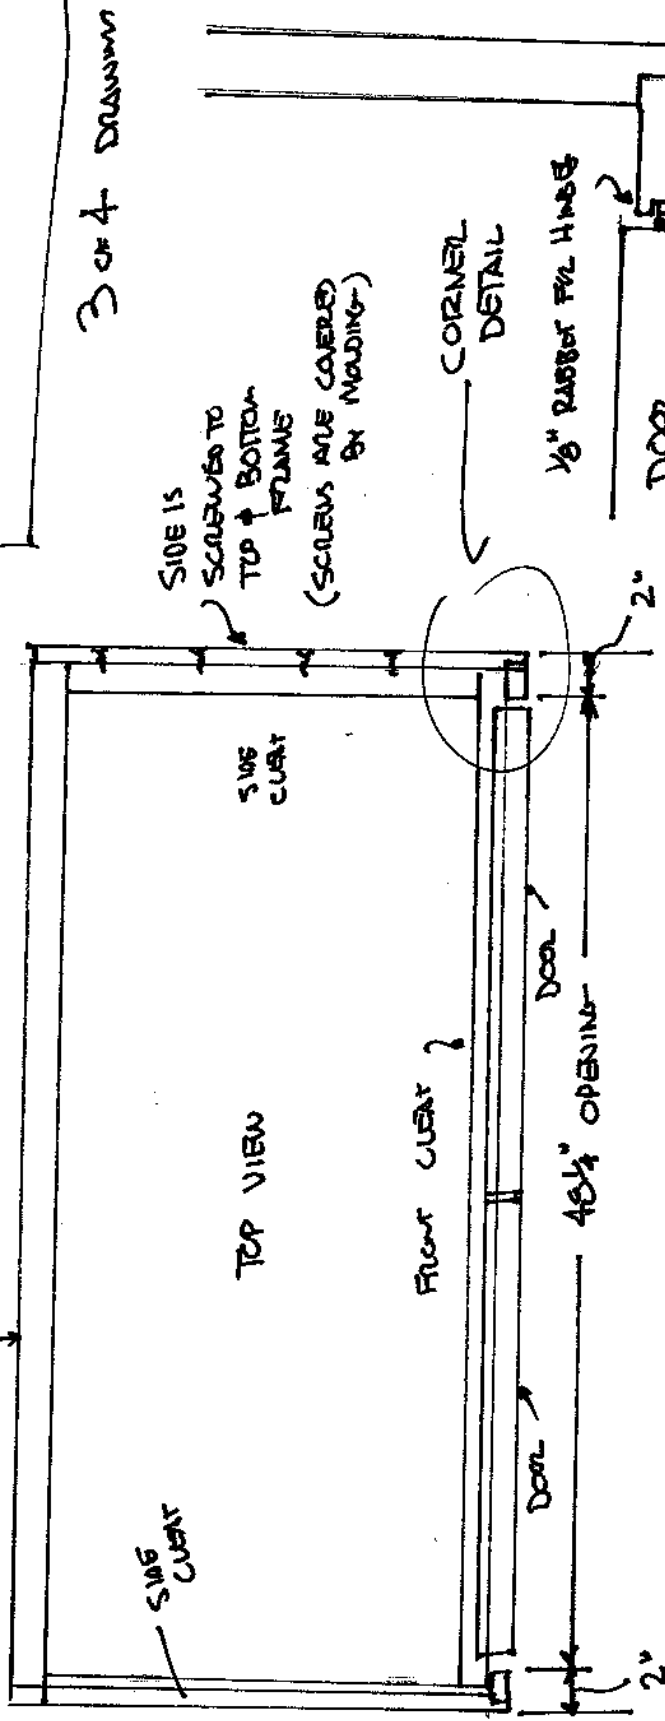

TOP VIEW

GROOVES RUN FULL LENGTH OF SIDES FOR SHELF TRACKING

HOUSECALLS: HOAG
BUILT-IN CLOSET

2 of 4 Drawings

ADJUSTABLE SHELVES

15" WIDE MEANING SHELF WRAPPED WITH WOOD BANDING

3/4" MEANING

3/8" GROOVES

3/8" RABBET

1 1/2" - WIDE BANDING,

3/4" HARDWOOD

MITERED AT CORNERS

HOUSECAUS: HOAK
BUILT-IN CLOSET

3 of 4 DRAWINGS

WALL

HOUSECAUS : HOAG
BUILT-IN CLOSET

LEFT CLOSET
(REVERSE FOR RIGHT SIDE)

4 OF 4 DRAWERS