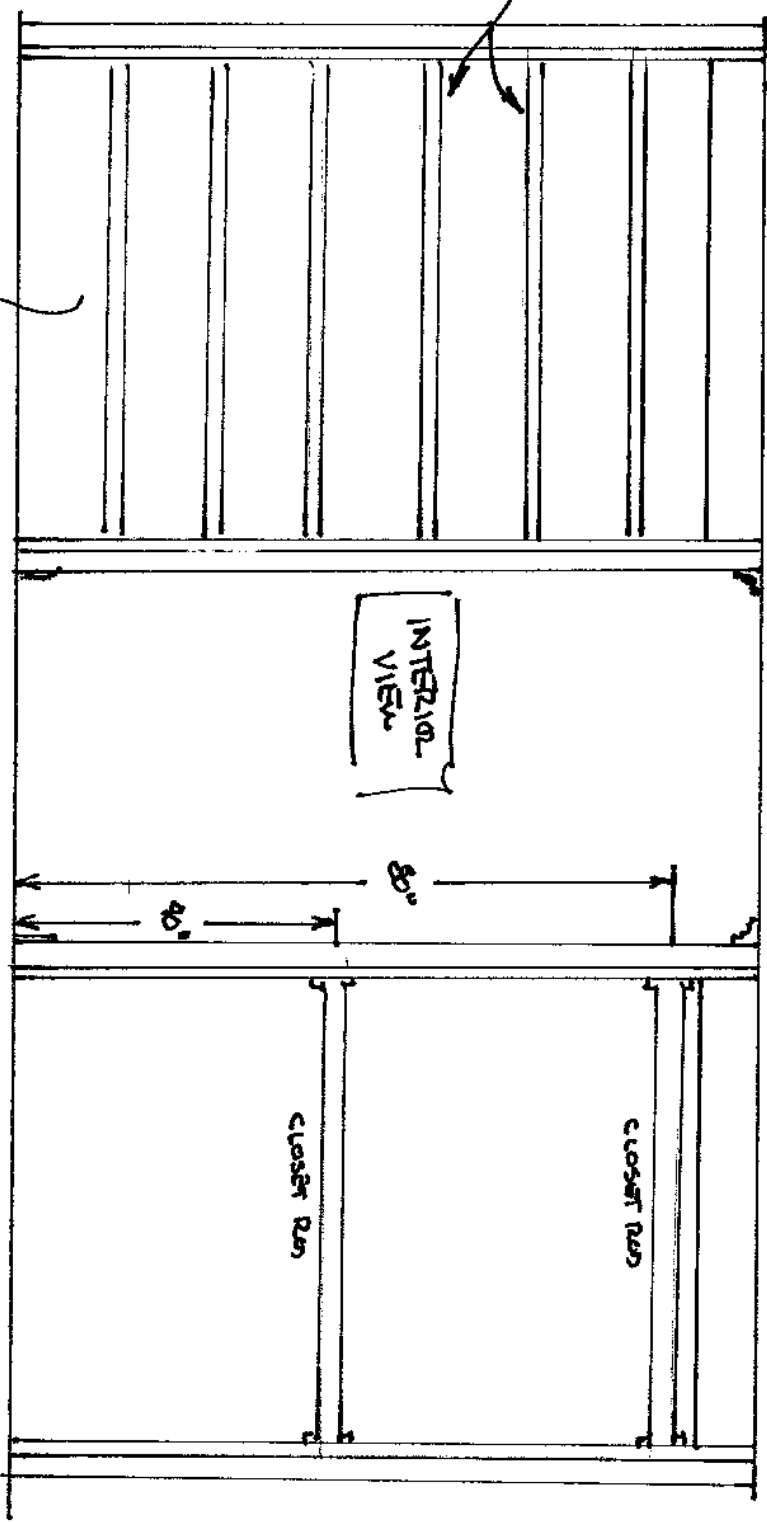

TOP VIEW

GROOVES RUN FULL LENGTH OF SIDES FOR SHELF TRACKING

HOUSECALLS: HOAG
BUILT-IN CLOSET

2 of 4 Drawings

ADJUSTABLE SHELVES

15" WIDE MEANING SHELF WRAPPED WITH WOOD BANDING

3/4" MEANING

3/8" GROOVES

3/8" RABBET

1 1/2" - WIDE BANDING,

3/4" HARDWOOD

MITERED AT CORNERS

HOUSECAUS: HOAK
BUILT-IN CLOSET

3 of 4 DRAWINGS

WALL

HOUSECAUS : HOAG
BUILT-IN CLOSET

LEFT CLOSET
(REVERSE FOR RIGHT SIDE)

4 OF 4 DRAWERS