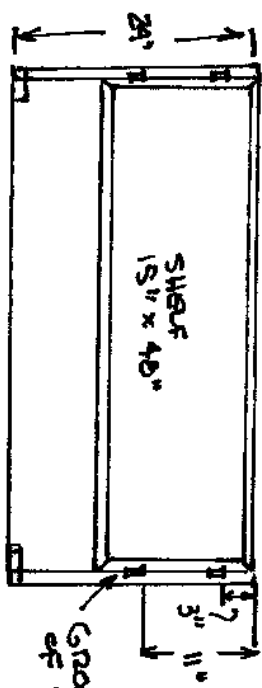

TOP VIEW

GROOVES RUN FULL LENGTH OF SIDES FOR SHELF TRACKING

HOUSECALLS: HOAG
BUILT-IN CLOSET

2 of 4 Drawings

ADJUSTABLE SHELVES

15" WIDE MEANING SHELF WRAPPED WITH WOOD BANDING

3/4" MEANING

3/8" GROOVES

3/8" RABBET

1 1/2" - WIDE BANDING,

3/4" HARDWOOD

MITERED AT CORNERS

HOUSECAUS: HOAK
BUILT-IN CLOSET

3 of 4 DRAWINGS

WALL

HOUSECAUS : HOAG
BUILT-IN CLOSET

LEFT CLOSET
(REVERSE FOR RIGHT SIDE)

4 OF 4 DRAWERS