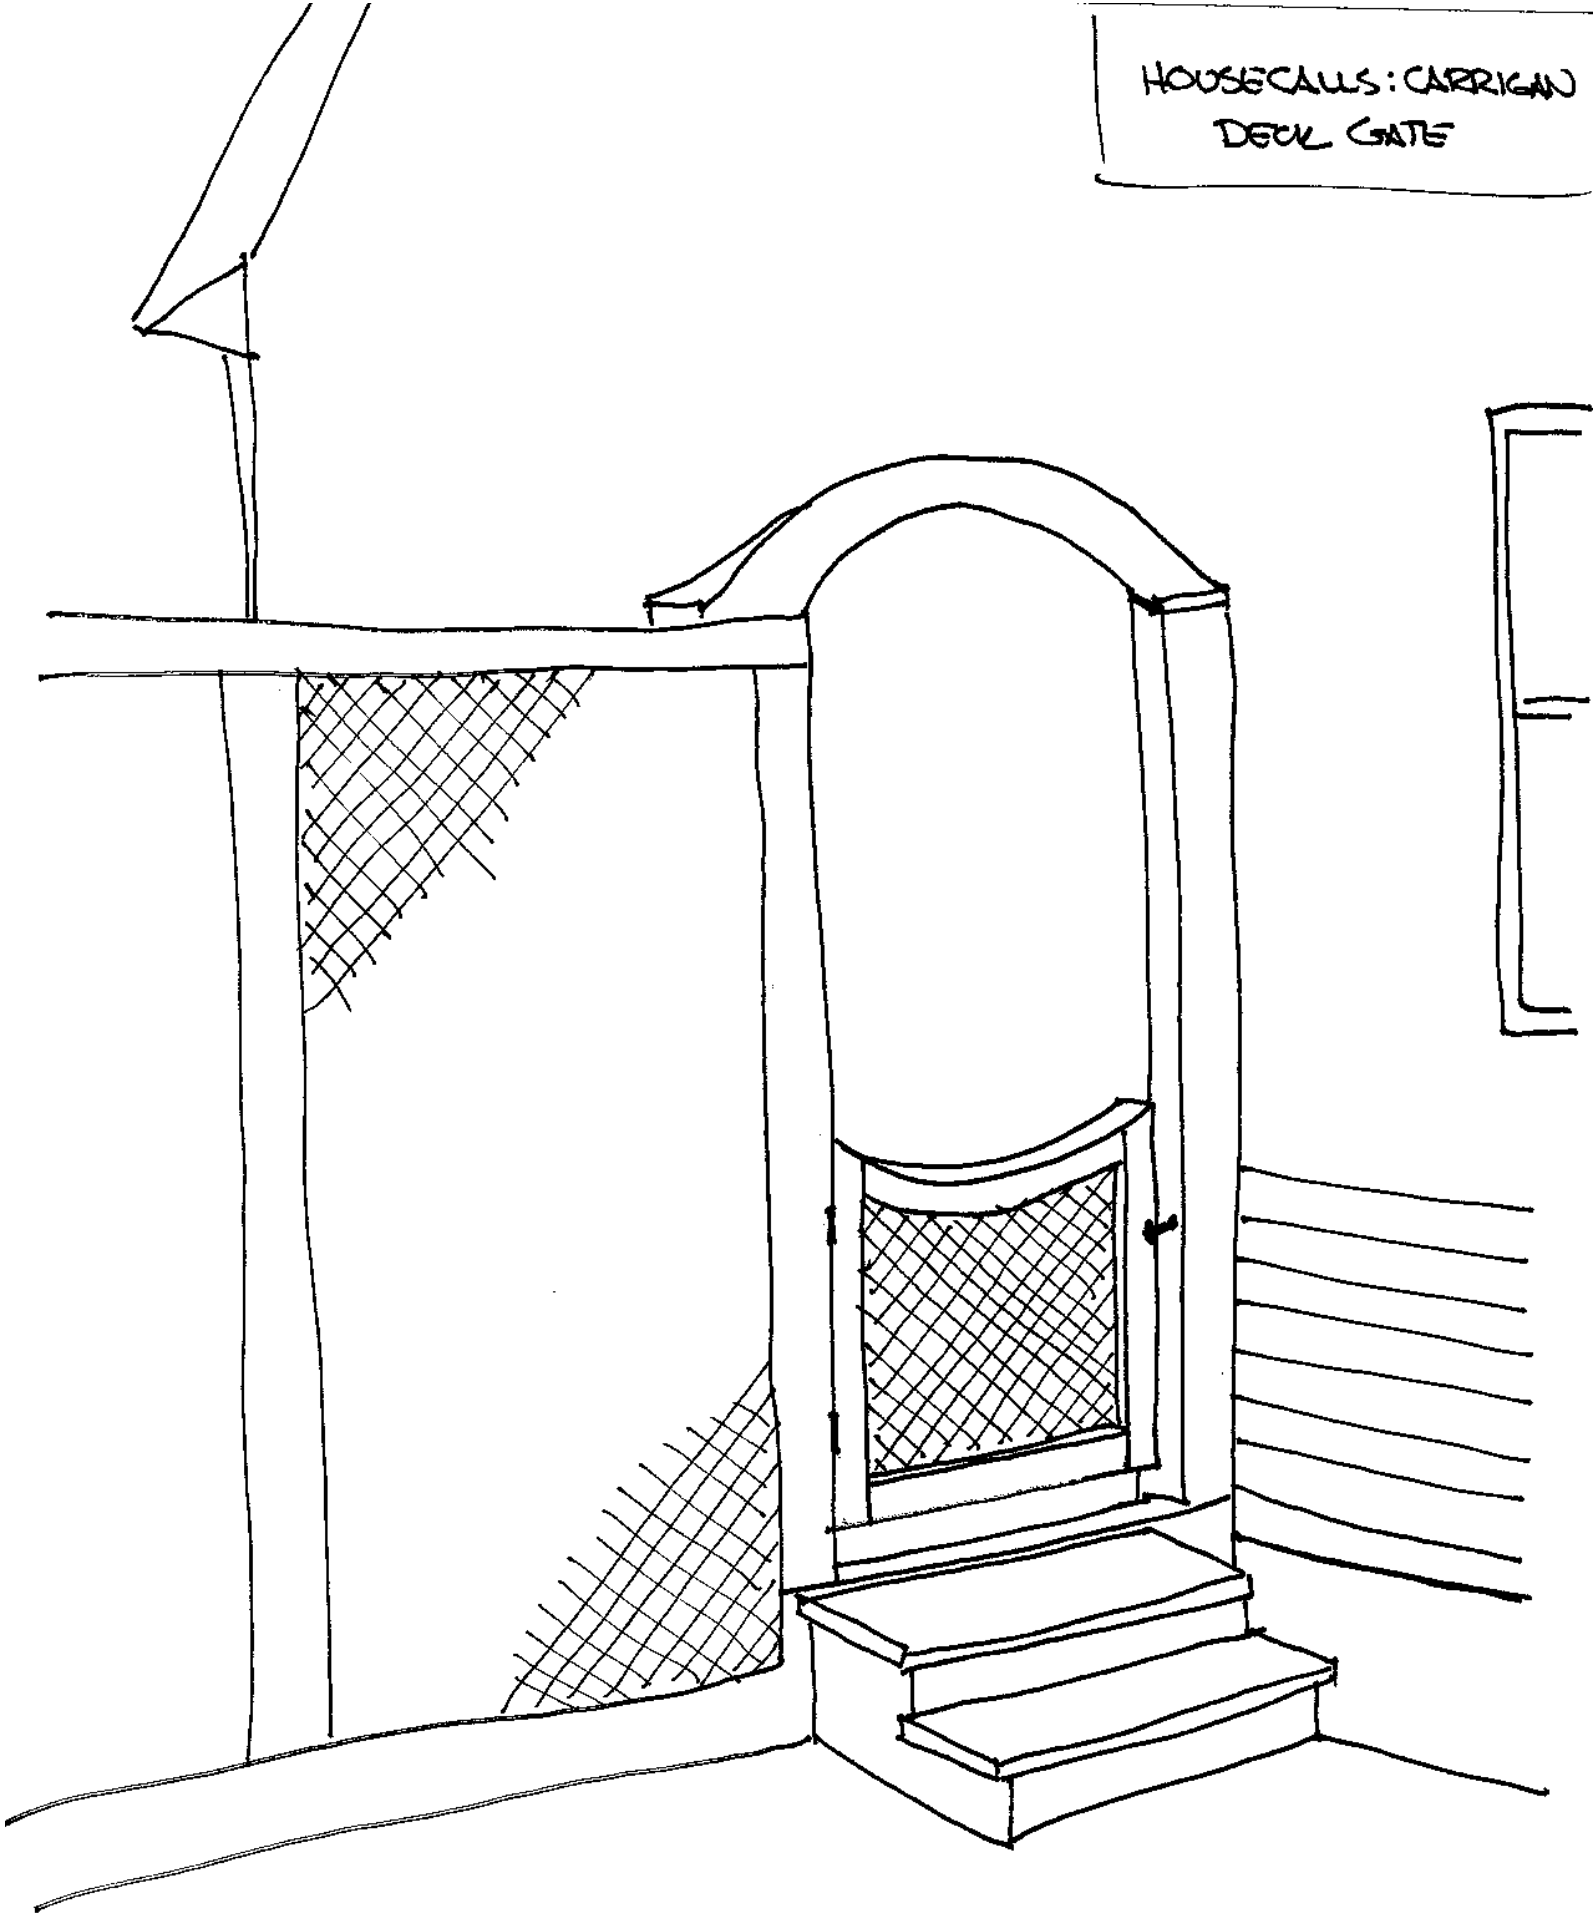

HOUSECALLS: CARRIGAN  
DECK GATE

HOUSECAUS: CARRIGAN  
DECK GATE

1110 2x4 3

HOUSECALLS: CARREKANS  
 DISC GATE

ILLU 3 of 3

TOP VIEW OF TOP RAIL

(2) 2X12'S GUVED TOGETHER

NOTCH IN RUBBER TO FIT 1X4

NOTE: BOTTOM RAIL HAS SIMILAR RUBBERS IT MAY BE GUVED UP OF 2X4'S OR A SOLID 4X4 MAY BE USED.

TOP VIEW OF STILE

STOPS HOLD LATTICE TO FRAME

TURBUCKLE FASTENED TO INSIDE OF FRAME AS SHOWN PREVENTS SAGGING

LATCH ON OUTSIDE (GATE STRAPS 1/2)