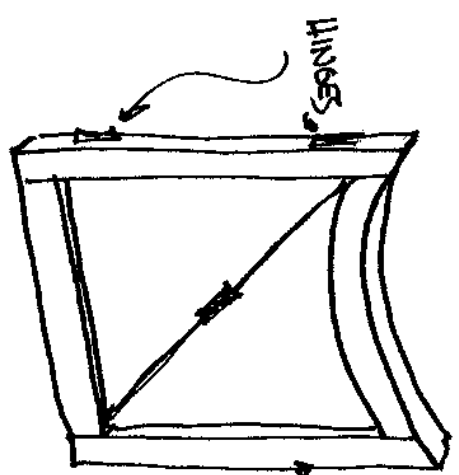

HOUSECALLS: CARRIGAN  
DECK GATE

HOUSECAUS: CARRIGAN  
DECK GATE

1110 2x4 3

HOUSECALLS: CARREKANS  
 DISC GATE

ILLU 3 of 3

TOP VIEW OF TOP RAIL

(2) 2X12'S GUVED TOGETHER

NOTCH IN RUBBER TO FIT 1X4

NOTE: BOTTOM RAIL HAS SIMILAR RUBBERS IT MAY BE GUVED UP OF 2X4'S OR A SOLID 4X4 MAY BE USED.

TOP VIEW OF STILE

STOPS HOLD LATTICE TO FRAME

TURBUCKLE FASTENED TO INSIDE OF FRAME AS SHOWN PREVENTS SAGGING

LATCH ON OUTSIDE (GATE STRAPS 1/2)