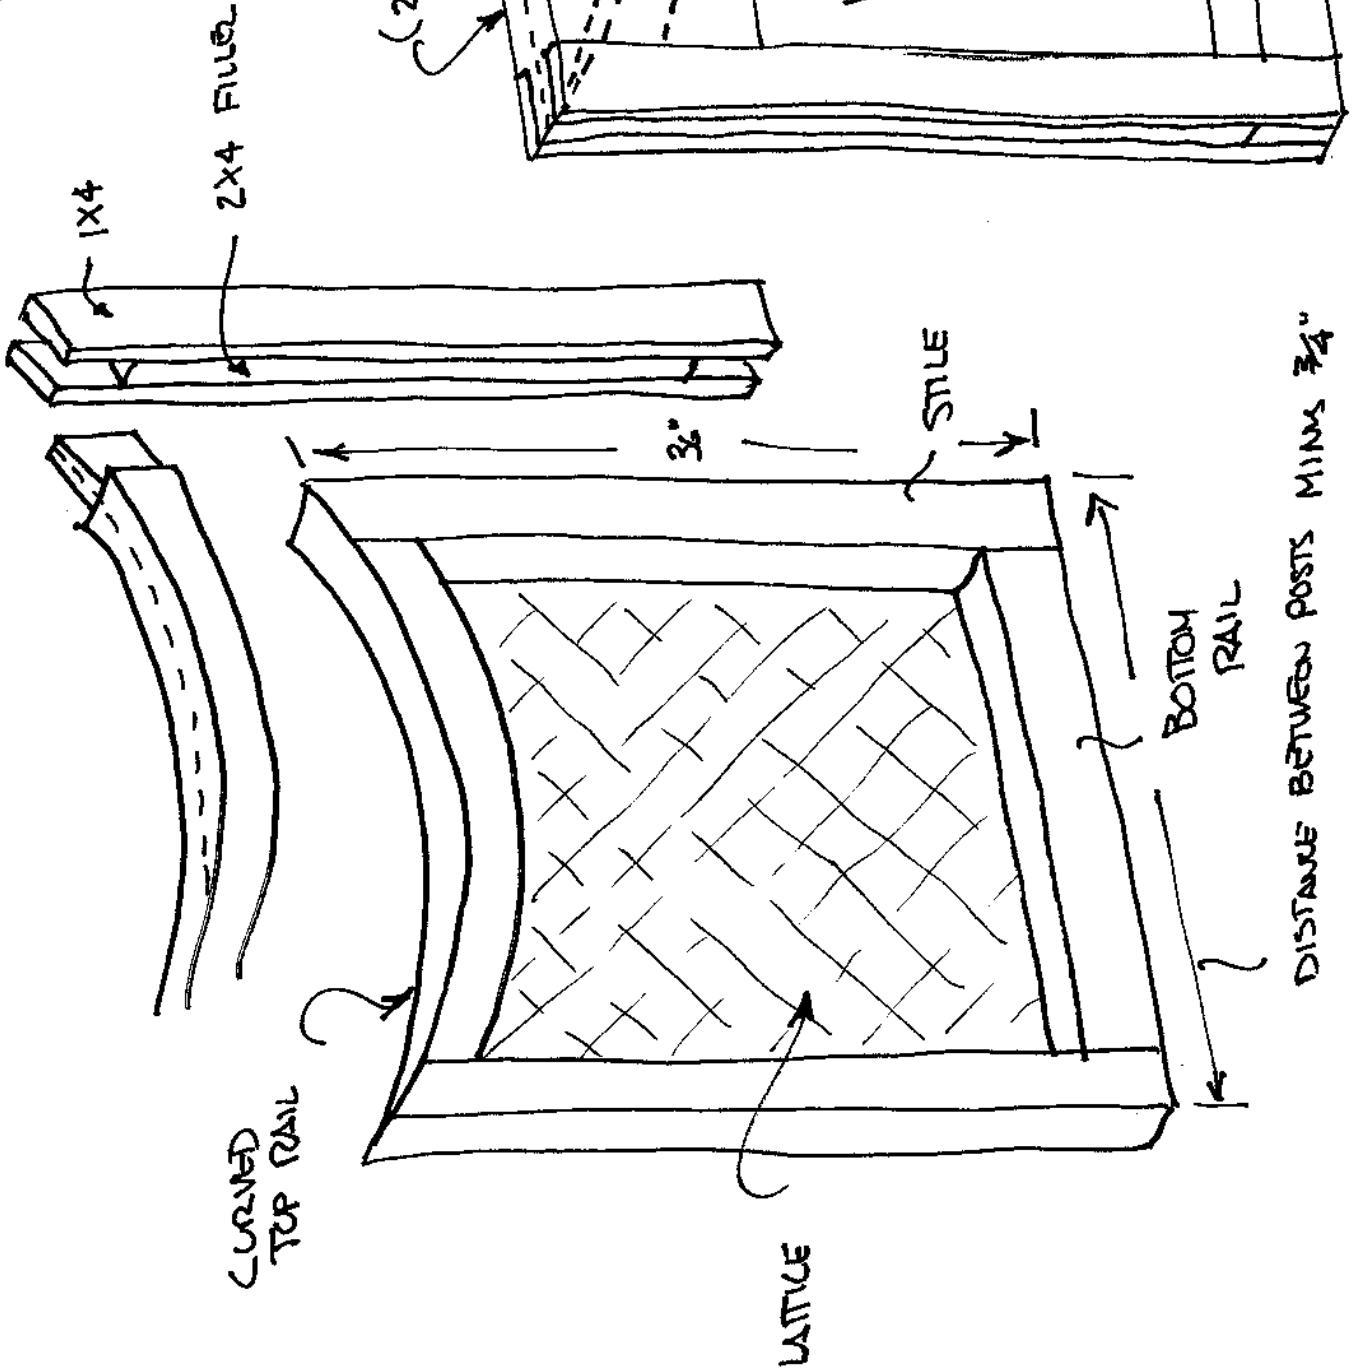

HOUSECALLS: CARRIGAN  
DECK GATE

HOUSECAUS: CARRIGAN  
DECK GATE

1110 2x4 3

HOUSECALLS: CARREKANS  
 DISC GATE

ILLU 3 of 3

TOP VIEW OF TOP RAIL

(2) 2X12'S GUVED TOGETHER

NOTCH IN RUBBER TO FIT 1X4

NOTE: BOTTOM RAIL HAS SIMILAR RUBBERS IT MAY BE GUVED UP OF 2X4'S OR A SOLID 4X4 MAY BE USED.

TOP VIEW OF STILE

STOPS HOLD LATTICE TO FRAME

TURBUCKLE FASTENED TO INSIDE OF FRAME AS SHOWN PREVENTS SAGGING

LATCH ON OUTSIDE (GATE STRAPS 1/2)