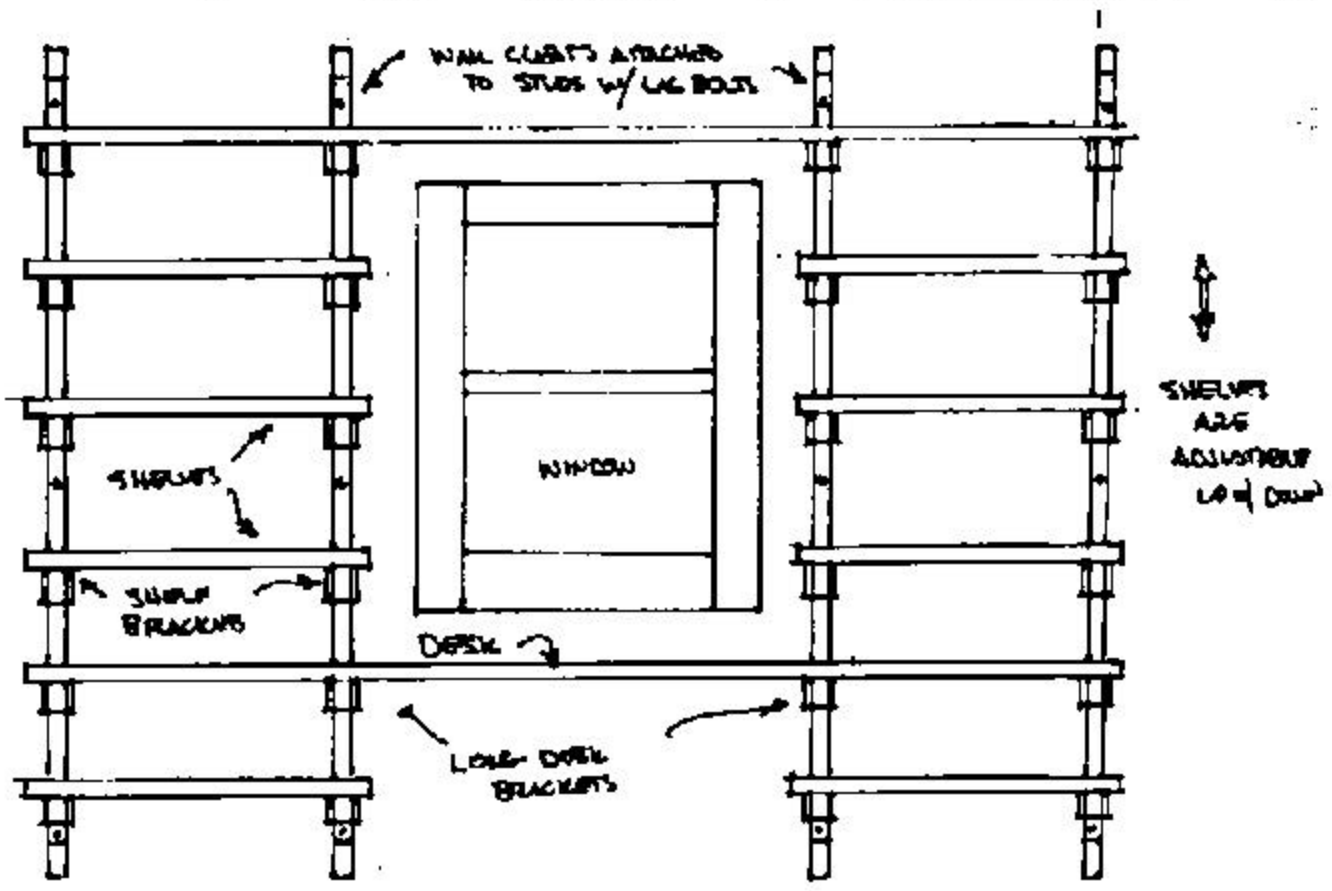

HERTZ
BOOKCASE
ILLO 1 OF 2

HEBERTZ BOOKCASE
ILLU 2 OF 4

CURT

SHELF

DOUBLE SIZE
BRACKET FOR
DESK SHELF

3/4" DUAL
BRACKET
BRACKET

CURTS ATTACH
TO WALL STUDS
VIA LEG SCREWS

BRACKETS
ADJUST
UP & DOWN
AS NEEDED

HEORTZ BOOKCASE
ILLU 3 OF 4

SIDE VIEW

SCREW SHELF TO BRACKET

10"

SHELF

BRACKET

3 1/2"

2" LONG-DOWEL
3/4" DIA.

WALL CLAMP.
1 1/2" THICK, 2" WIDE
& AS LOW AS NEEDED.

TOP VIEW OF BRACKET

DOWEL

LONG (??)

CLAMP
ATTACHED
TO WALL

SCREW
1/2" LONG

WOODRIZ BOOKCASE
 ILLU 4 OF 4