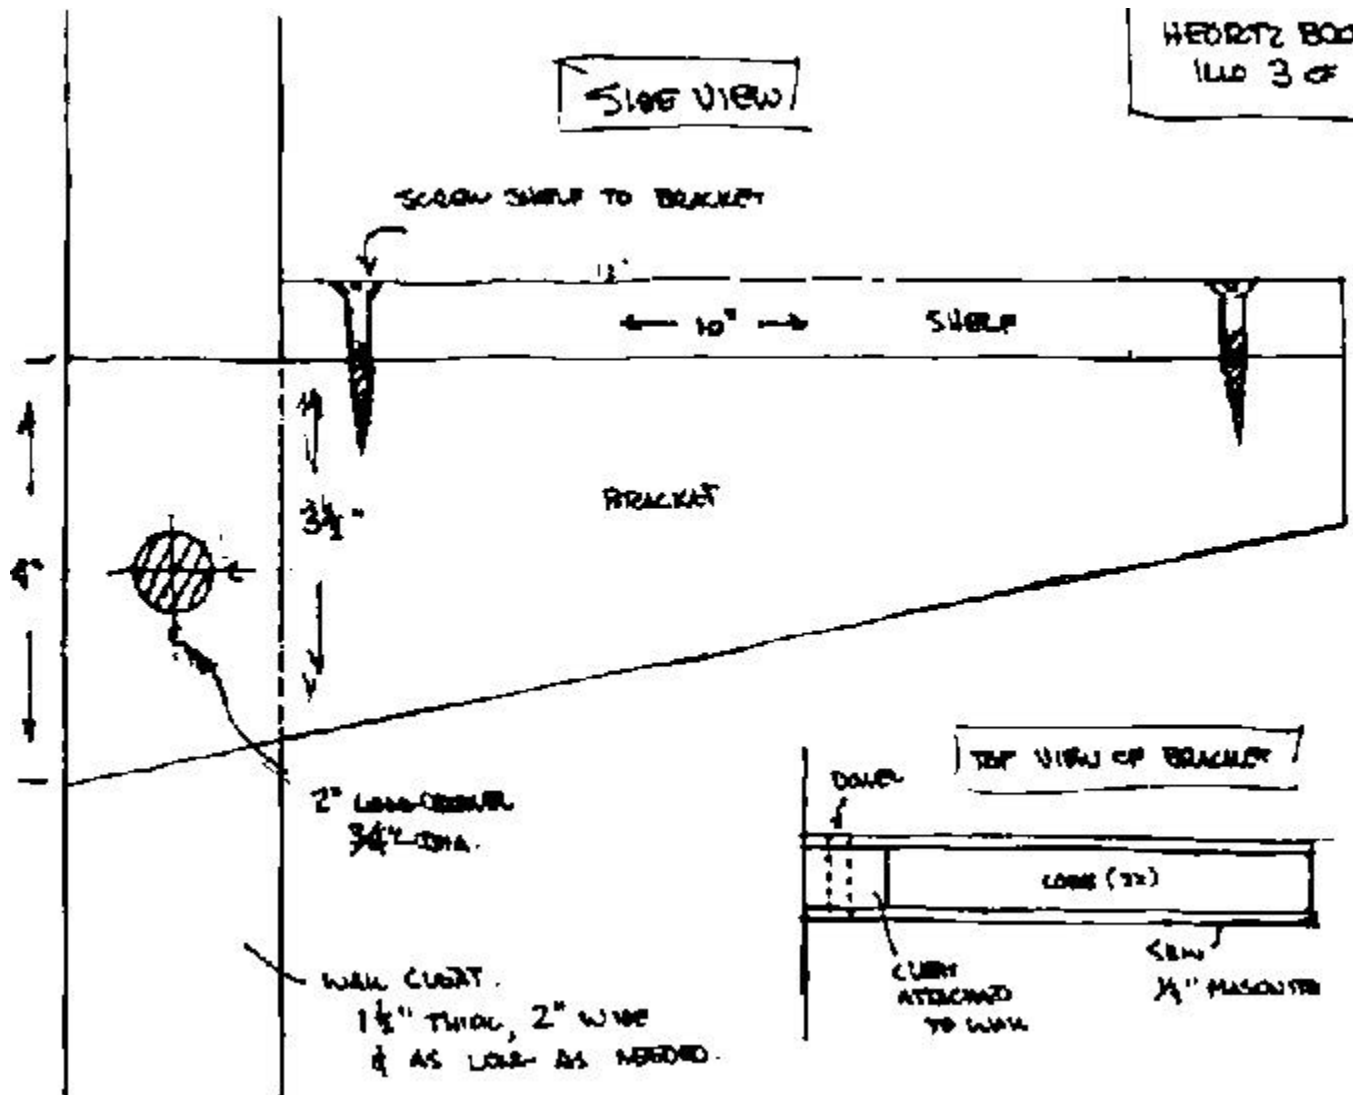

HERTZ
BOOKCASE
ILLO 1 OF 2

HEBERTZ BOOKCASE
ILLU 2 OF 4

CURT

SHELF

DOUBLE SIZE
BRACKET FOR
DESK SHELF

3/4" DUAL
BRACKET
BRACKET

CURTS ATTACH
TO WALL STUDS
VIA LEG SCREWS

BRACKETS
ADJUST
UP & DOWN
AS NEEDED

HEORTZ BOOKCASE
ILLU 3 OF 4

SIDE VIEW

SCREW SHELF TO BRACKET

10"

SHELF

BRACKET

3 1/2"

2" LONG-DOWEL
3/4" DIA.

WALL CLAMP.
1 1/2" THICK, 2" WIDE
& AS LOW AS NEEDED.

TOP VIEW OF BRACKET

DOWEL

LONG (??)

CLAMP
ATTACHED
TO WALL

SCREW
1/2" LONG

WOODRIZ BOOKCASE
 ILLU 4 OF 4