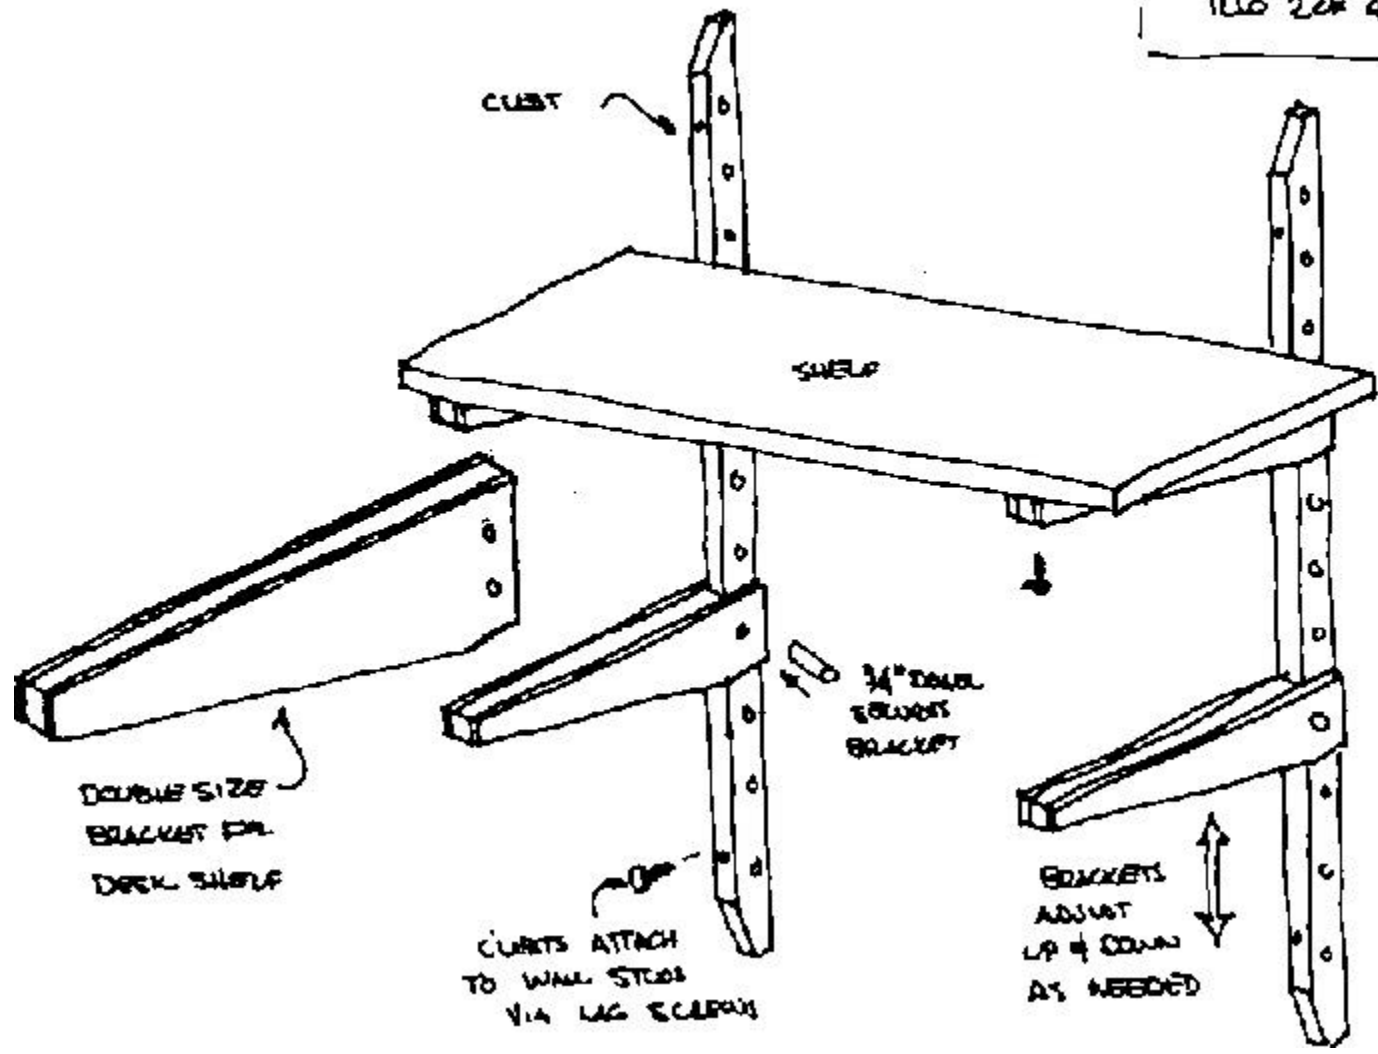

HERTZ
BOOKCASE
ILLO 1 OF 2

HEBERTZ BOOKCASE
ILLU 2 OF 4

CURT

SHELF

DOUBLE SIZE
BRACKET FOR
DESK SHELF

3/4" DUAL
BRACKET
BRACKET

CURTS ATTACH
TO WALL STUDS
VIA LEG SCREWS

BRACKETS
ADJUST
UP & DOWN
AS NEEDED

HEORTZ BOOKCASE
ILLU 3 OF 4

SIDE VIEW

SCREW SHELF TO BRACKET

10"

SHELF

BRACKET

3 1/2"

2" LONG-DOWEL
3/4" DIA.

WALL CLAMP.
1 1/2" THICK, 2" WIDE
& AS LOW AS NEEDED.

TOP VIEW OF BRACKET

DOWEL

LONG (??)

CLAMP
ATTACHED
TO WALL

SCREW
1/2" LONG

WOODRIZ BOOKCASE
 ILLU 4 OF 4